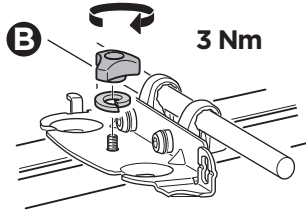

Thule Canyon 859

➤ Instructions

Carrier Basket

CITY CRASH
Complies with ISO norm

Thule WingBar/
Thule AeroBlade

Thule AeroBar

Thule SquareBar

Thule ProBar

6a

 x4
  Ø12
 x4
 x4

**6b**

 x4
 x4
 x4
 Ø12
 x8
 x8

7

 x4

 x4

A