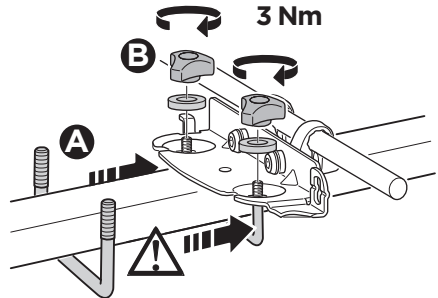

Thule Canyon 859

➤ Instructions

Carrier Basket

CITY CRASH
Complies with ISO norm

Thule WingBar/
Thule AeroBlade

Thule AeroBar

Thule SquareBar

Thule ProBar

6a

 x4
  Ø12
 x4
 x4

**6b**

 x4
 x4
 x4
 Ø12
 x8
 x8

7

 x4

 x4

A