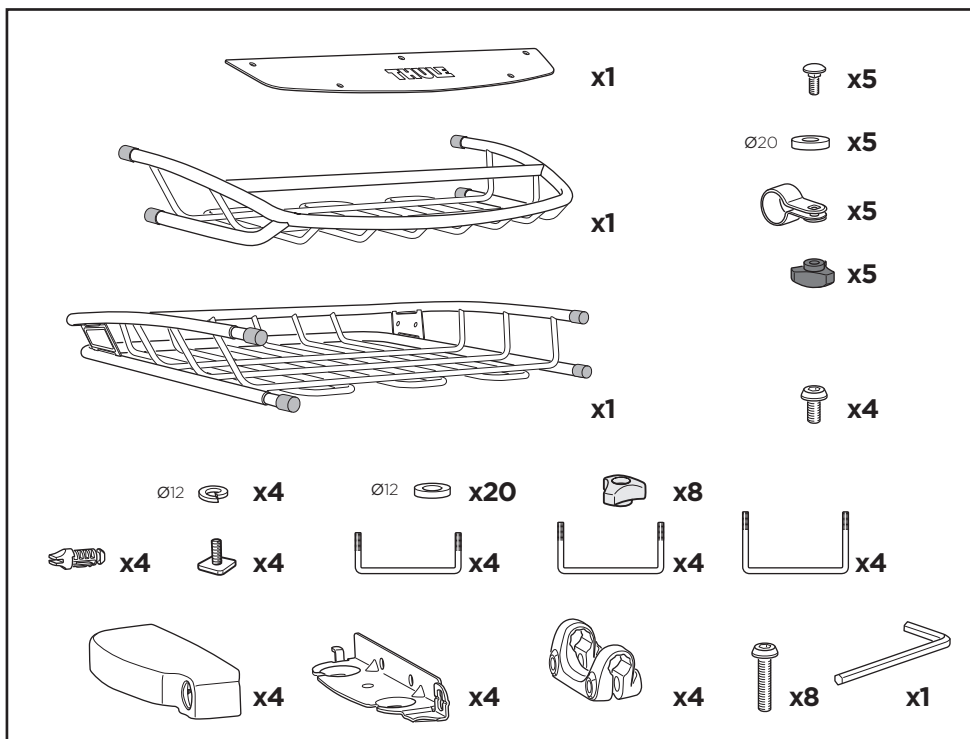

Thule Canyon 859

➤ Instructions

Carrier Basket

CITY CRASH
Complies with ISO norm

Thule WingBar/
Thule AeroBlade

Thule AeroBar

Thule SquareBar

Thule ProBar

6a

 x4
  Ø12
 x4
 x4

**6b**

 x4
 x4
 x4
 Ø12
 x8
 x8

7

 x4

 x4

A