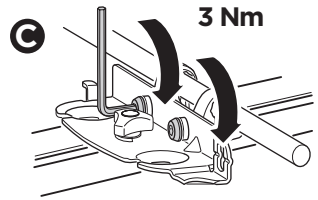

Thule Canyon 859

➤ Instructions

Carrier Basket

CITY CRASH
Complies with ISO norm

Thule WingBar/
Thule AeroBlade

Thule AeroBar

Thule SquareBar

Thule ProBar

6a

 x4
  Ø12
 x4
 x4

**6b**

 x4
 x4
 x4
 Ø12
 x8
 x8

7

 x4

 x4

A