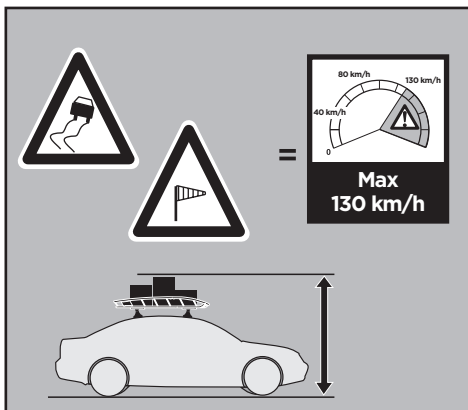

Thule Canyon 859

➤ Instructions

Carrier Basket

CITY CRASH
Complies with ISO norm

Thule WingBar/
Thule AeroBlade

Thule AeroBar

Thule SquareBar

Thule ProBar