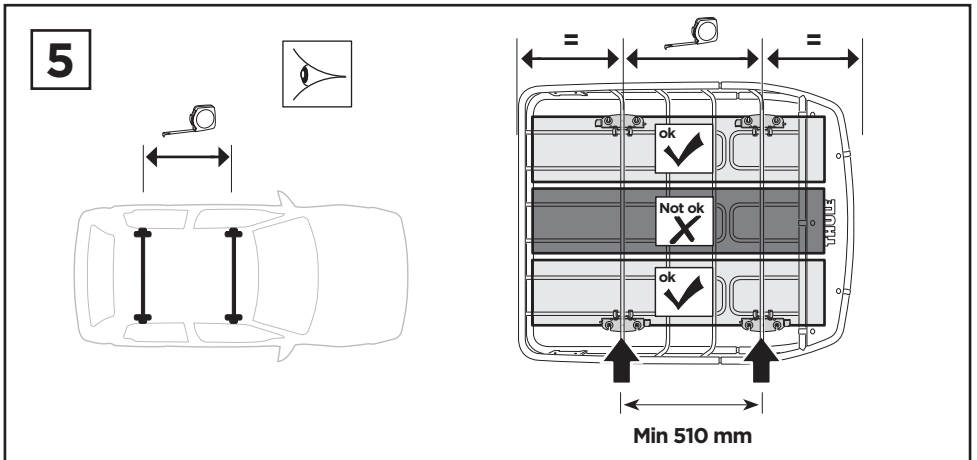

Thule Canyon 859

➤ Instructions

Carrier Basket

CITY CRASH
Complies with ISO norm

Thule WingBar/
Thule AeroBlade

Thule AeroBar

Thule SquareBar

Thule ProBar

6a

 x4
  Ø12
 x4
 x4

**6b**

 x4
 x4
 x4
 Ø12
 x8
 x8

7

 x4

 x4

A