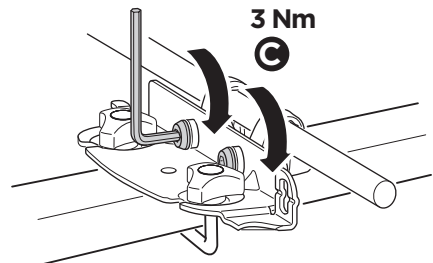

Thule Canyon 859

➤ Instructions

Carrier Basket

CITY CRASH
Complies with ISO norm

Thule WingBar/
Thule AeroBlade

Thule AeroBar

Thule SquareBar

Thule ProBar

6a

 x4
  Ø12
 x4
 x4

**6b**

 x4
 x4
 x4
 Ø12
 x8
 x8

7

 x4

 x4

A