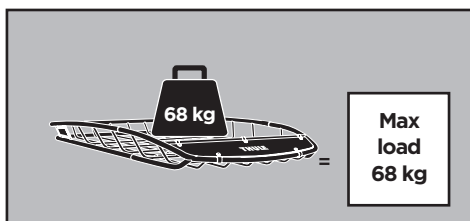

Thule Canyon 859

➤ Instructions

Carrier Basket

CITY CRASH
Complies with ISO norm

Thule WingBar/
Thule AeroBlade

Thule AeroBar

Thule SquareBar

Thule ProBar

6a

 x4
  Ø12
 x4
 x4

**6b**

 x4
 x4
 x4
 Ø12
 x8
 x8

7

 x4

 x4

A