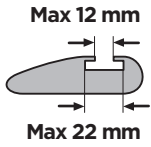

Thule Canyon 859

➤ Instructions

Carrier Basket

CITY CRASH
Complies with ISO norm

Thule WingBar/
Thule AeroBlade

Thule AeroBar

Thule SquareBar

Thule ProBar

6a

 x4
  Ø12
 x4
 x4

**6b**

 x4
 x4
 x4
 Ø12
 x8
 x8

7

 x4

 x4

A