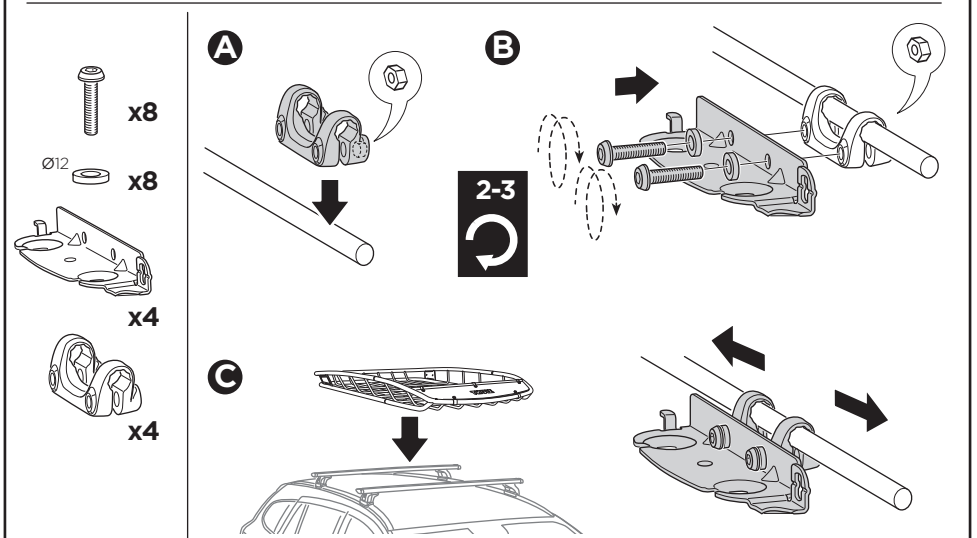

Thule Canyon 859

➤ Instructions

Carrier Basket

CITY CRASH
Complies with ISO norm

Thule WingBar/
Thule AeroBlade

Thule AeroBar

Thule SquareBar

Thule ProBar

6a

 x4
  Ø12
 x4
 x4

**6b**

 x4
 x4
 x4
 Ø12
 x8
 x8

7

 x4

 x4

A