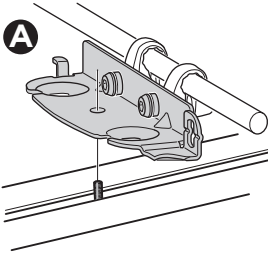

Thule Canyon 859

➤ Instructions

Carrier Basket

CITY CRASH
Complies with ISO norm

Thule WingBar/
Thule AeroBlade

Thule AeroBar

Thule SquareBar

Thule ProBar

6a

 x4
  Ø12
 x4
 x4

**6b**

 x4
 x4
 x4
 Ø12
 x8
 x8

7

 x4

 x4

A