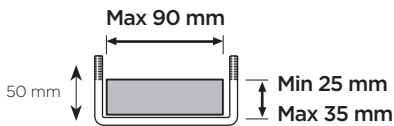

Thule Canyon 859

➤ Instructions

Carrier Basket

CITY CRASH
Complies with ISO norm

Thule WingBar/
Thule AeroBlade

Thule AeroBar

Thule SquareBar

Thule ProBar

6a

 x4
  Ø12
 x4
 x4

**6b**

 x4
 x4
 x4
 Ø12
 x8
 x8

7

 x4

 x4

A