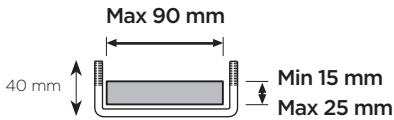

Thule Canyon 859

➤ Instructions

Carrier Basket

CITY CRASH
Complies with ISO norm

Thule WingBar/
Thule AeroBlade

Thule AeroBar

Thule SquareBar

Thule ProBar

6a

 x4
  Ø12
 x4
 x4

**6b**

 x4
 x4
 x4
 Ø12
 x8
 x8

7

 x4

 x4

A