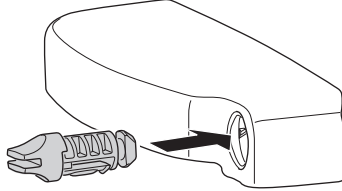

Thule Canyon 859

➤ Instructions

Carrier Basket

CITY CRASH
Complies with ISO norm

Thule WingBar/
Thule AeroBlade

Thule AeroBar

Thule SquareBar

Thule ProBar

6a

 x4
  Ø12
 x4
 x4

**6b**

 x4
 x4
 x4
 Ø12
 x8
 x8

7

 x4

 x4

A