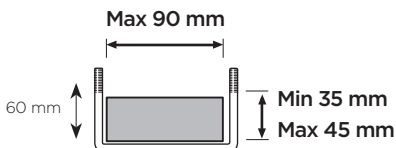

Thule Canyon 859

➤ Instructions

Carrier Basket

CITY CRASH
Complies with ISO norm

Thule WingBar/
Thule AeroBlade

Thule AeroBar

Thule SquareBar

Thule ProBar

6a

 x4
  Ø12
 x4
 x4

**6b**

 x4
 x4
 x4
 Ø12
 x8
 x8

7

 x4

 x4

A