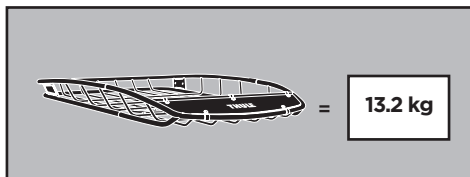

Thule Canyon 859

➤ Instructions

Carrier Basket

CITY CRASH
Complies with ISO norm

Thule WingBar/
Thule AeroBlade

Thule AeroBar

Thule SquareBar

Thule ProBar

6a

 x4
  Ø12
 x4
 x4

**6b**

 x4
 x4
 x4
 Ø12
 x8
 x8

7

 x4

 x4

A