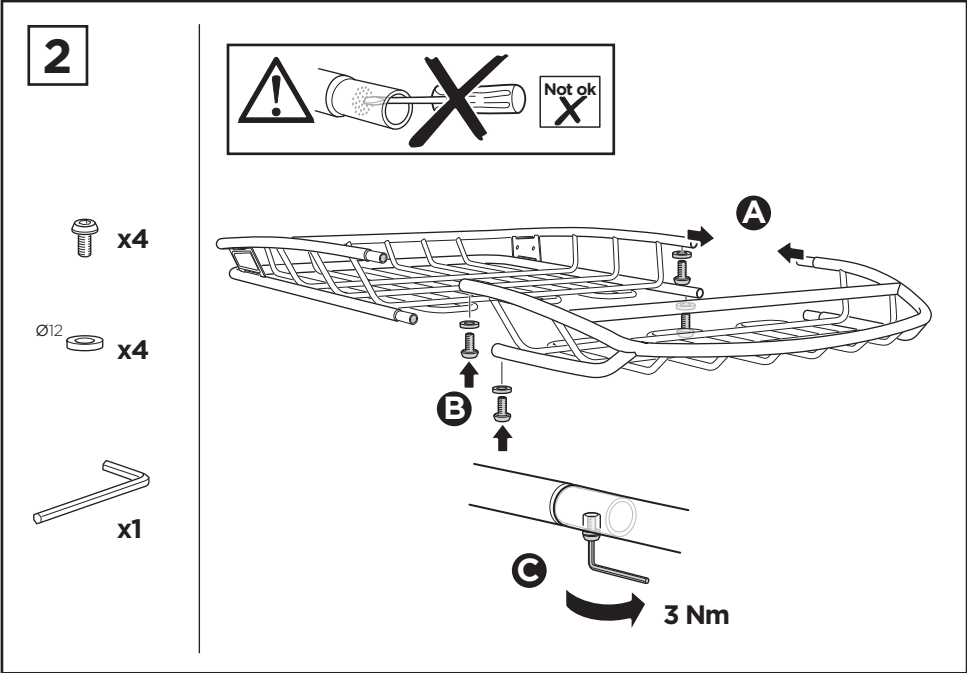

Thule Canyon 859

➤ Instructions

Carrier Basket

CITY CRASH
Complies with ISO norm

Thule WingBar/
Thule AeroBlade

Thule AeroBar

Thule SquareBar

Thule ProBar

6a

 x4
  Ø12
 x4
 x4

**6b**

 x4
 x4
 x4
 Ø12
 x8
 x8

7

 x4

 x4

A