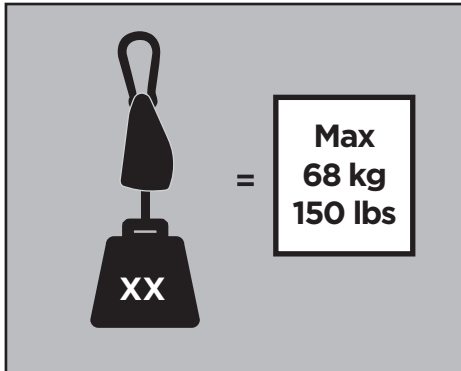

EN Open	NO Åpne	CS Otvírání	فتح AR
DE Öffnen	FI Auki	SK Otváranie	פתח HE
FR Ouvert	ET Avatud	SL Odprite	
NL Openen	LV Atvert	HR/BiH Otvoreno	ZH 开启
IT Aprire	LT Atidaryti	RO Deschidere	JA 開く
ES Abrir	PL Otwieranie	HU Nyitás	KO 열기
PT Aberto	RU Открыть	EL Άνοιγμα	TH เปิด
SV Öppna	UK Відкрити	TR Aç	
DK Åbn	BG Отваряне