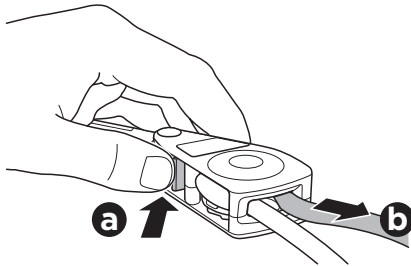

EN Open	NO Åpne	CS Otvírání	فتح AR
DE Öffnen	FI Auki	SK Otváranie	פתח HE
FR Ouvert	ET Avatud	SL Odprite	
NL Openen	LV Atvert	HR/BiH Otvoreno	ZH 开启
IT Aprire	LT Atidaryti	RO Deschidere	JA 開く
ES Abrir	PL Otwieranie	HU Nyitás	KO 열기
PT Aberto	RU Открыть	EL Άνοιγμα	TH เปิด
SV Öppna	UK Відкрити	TR Aç	
DK Åbn	BG Отваряне