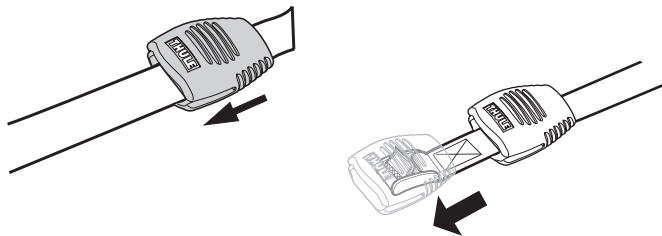

Thule Portage 819

> Instructions

Canoe carrier

CITY CRASH

Complies with ISO norm

Thule WingBar/
Thule AeroBlade

Thule AeroBar

SquareBar

Thule ProBar

819000

C.201400825
501-7922-03

Bring your life
thule.com

5

x2

x2

6