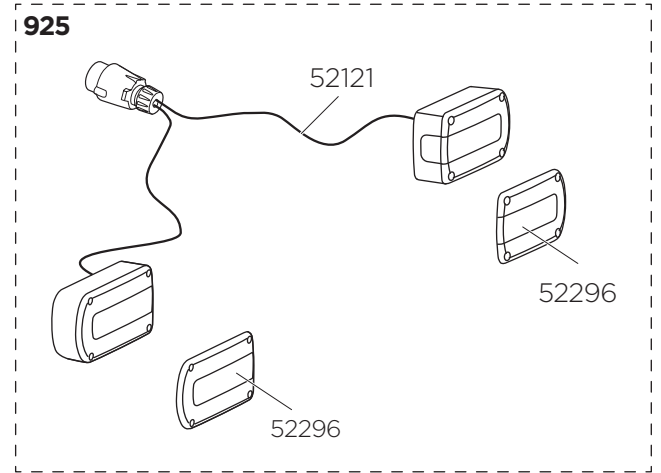

Thule VeloCompact

924, 925

THULE
SWEDEN

x2

Key+Lock
= N....
No
N001-N200
Sparepart No
1500001001 - 1500001200

Key
No
N001-N200
Sparepart No
1500002001 - 1500002200

» PART OF THULE GROUP