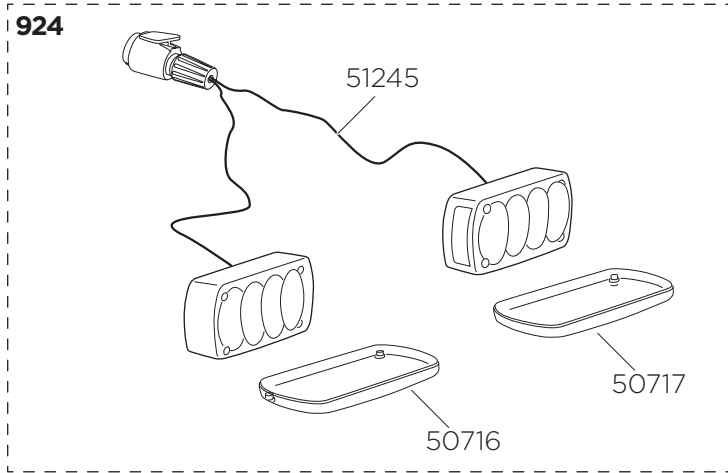

Thule VeloCompact

924, 925

THULE
SWEDEN

x2

Key+Lock
= N....
No
N001-N200
Sparepart No
1500001001 - 1500001200

Key
No
N001-N200
Sparepart No
1500002001 - 1500002200

» PART OF THULE GROUP