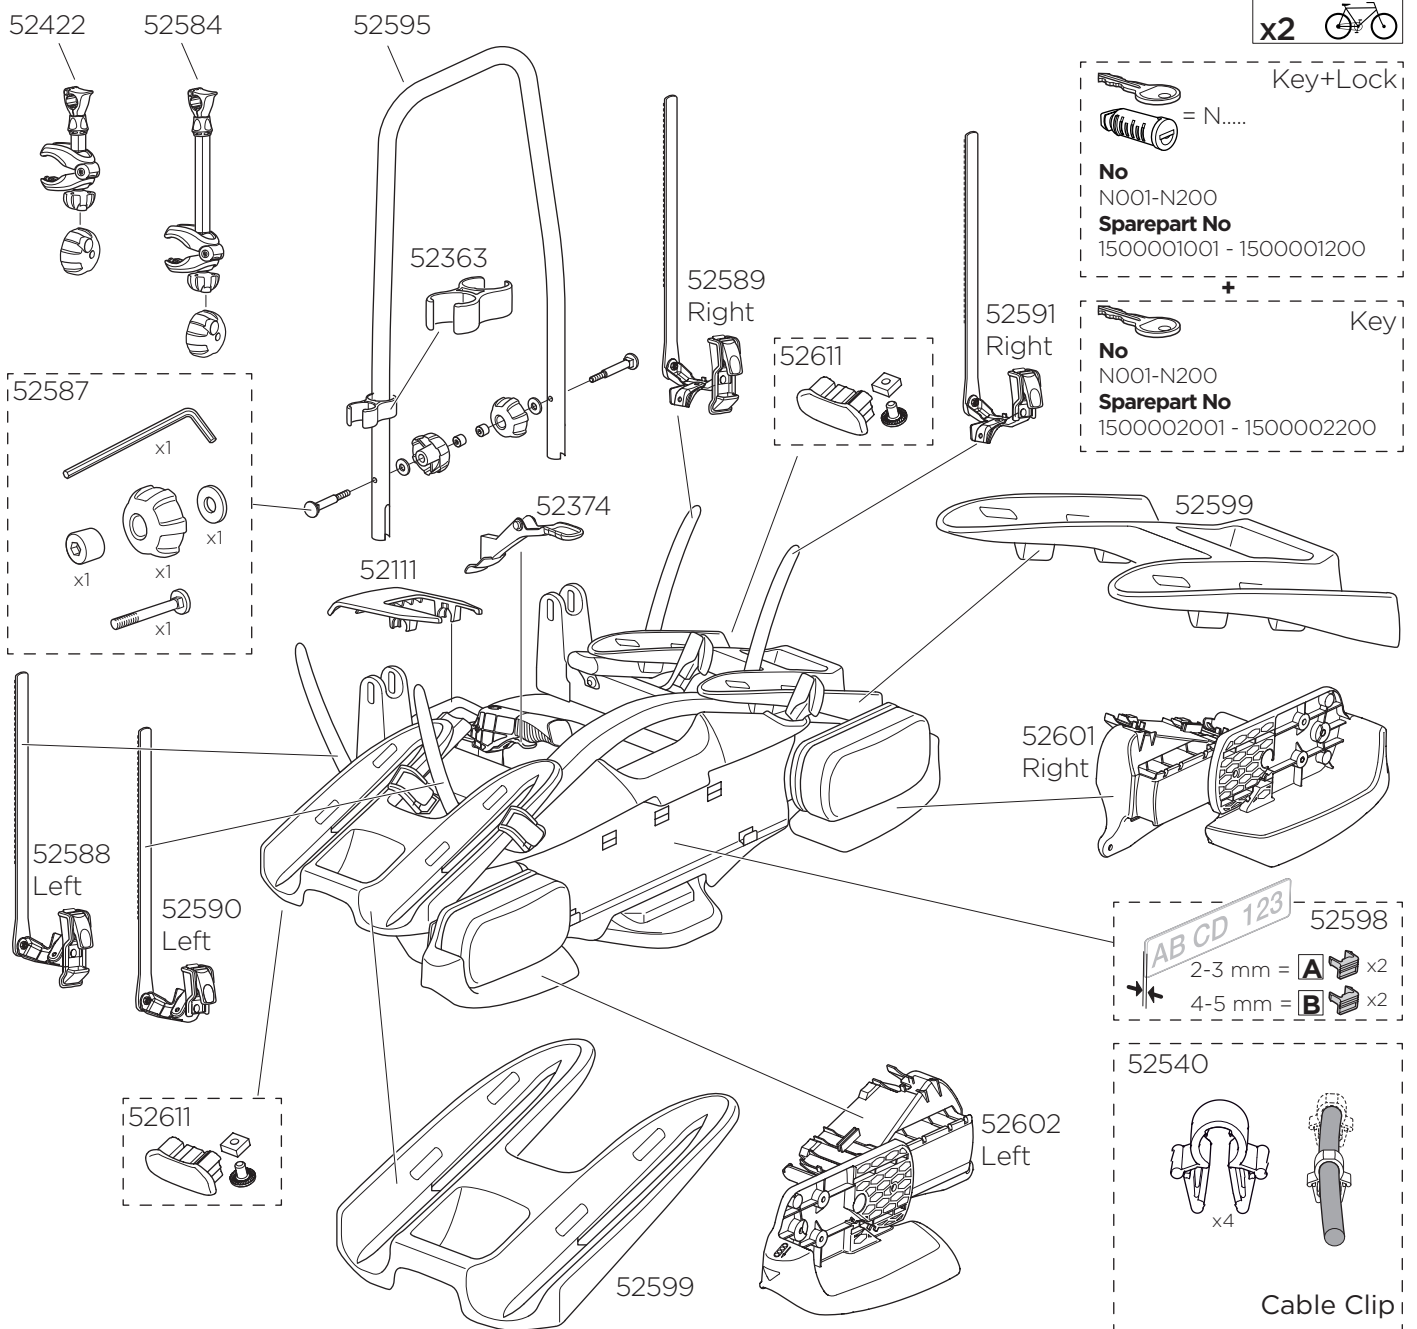

Thule VeloCompact

924, 925

THULE
SWEDEN

x2

Key+Lock
= N....
No
N001-N200
Sparepart No
1500001001 - 1500001200

Key
No
N001-N200
Sparepart No
1500002001 - 1500002200

» PART OF THULE GROUP